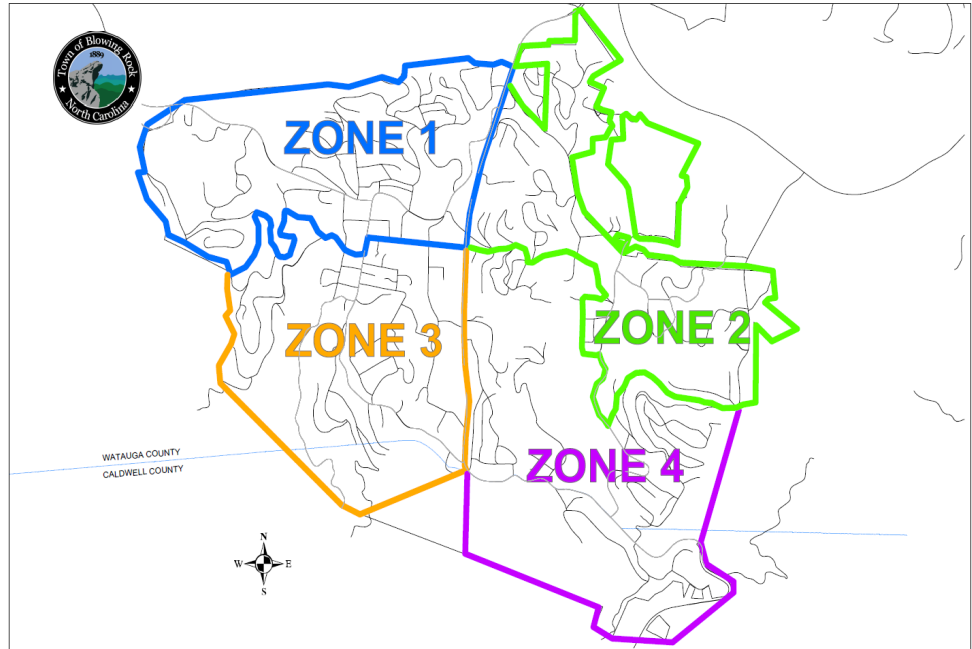

New Brush Collection Zone Program

Starting August 1

In our efforts to continuously improve service levels, we have developed a new zonal approach for brush collection. Our goal is to have this service provided in a more predictable manner for residents in a way that is more efficient for staff.

The Town has been divided into four zones as shown in the map to the right. For reference purposes, the middle of the map where all the zones align is Valley Boulevard (321). Generally, residents in each zone can expect to have their curbside brush collected in the respective full week of each month. For example, Zone 1 will be collected in the first week of the month, Zone 2 in the second week of the month, etc. Please plan to have your brush out as early in your designated week as possible so all brush is not put out toward the end of your respective collection week and we can fully complete each zone in that zone's designated week.

The new zone based brush collection schedule will begin with the first week of August: zone 1 will be collected the week of August 1-5, zone 2 will be collected August 8-12, zone 3 will be collected August 15-19, and zone 4 will be collected August 22-26. In September, zone 1 will start collection the first full week of the month on September 5, zone 2 will start the week of September 12, etc.

For a full list of streets sorted alphabetically showing the scheduled weeks of collection, please visit www.townofblowingrock.com and there will be a link at the top of the website. If you have any questions, please contact Town Hall at (828) 295-5200.

For more information on your street's Brush, Solid Waste, and Recycling pickup dates, please continue to the subsequent list - arranged alphabetically by street name.